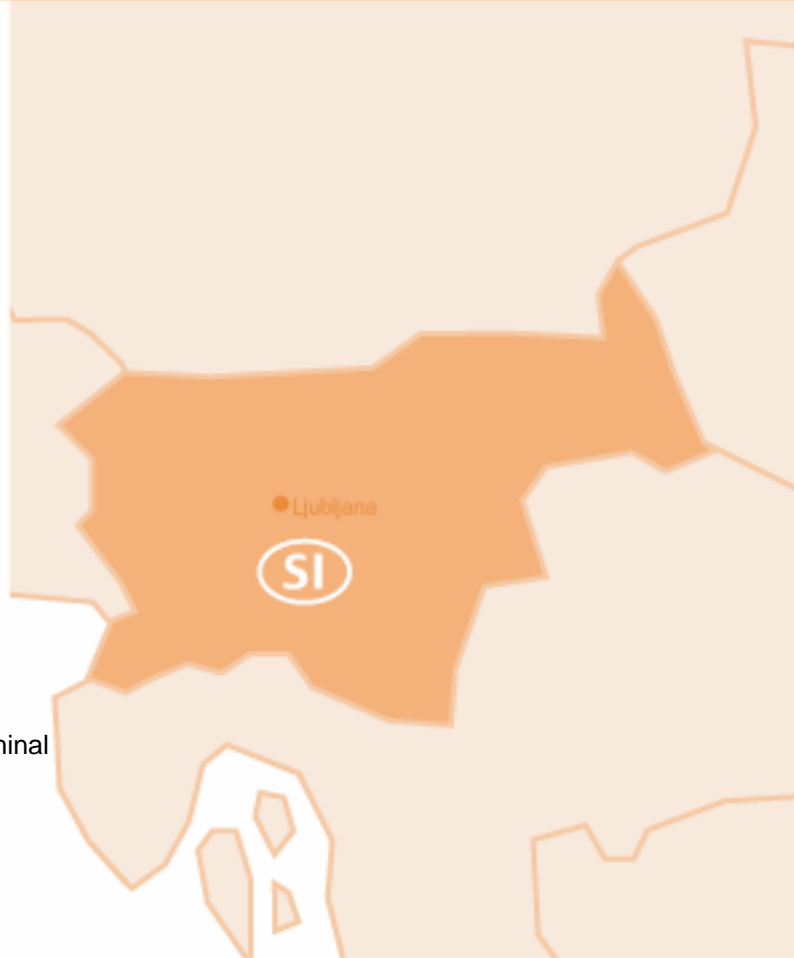

## Slovenia

Actual groupage departures:

Export to	Mo	Tu	We	Th	Fr	Lt
Ljubljana	•	•	•	•	•	1

Import from	Mo	Tu	We	Th	Fr	Lt
Ljubljana	•	•	•	•	•	1

Key for the signs

- fixed day of departure
- ♦ alternative day of departure
- LT Leadtime from terminal to terminal (day)

### Useful information for customers about the Slovenia deliveries :

Export:

The date of pick up is one day before the date of departure from GW Dunaharaszti.

Import:

Pick up order should be sent 2 days before the requested date.