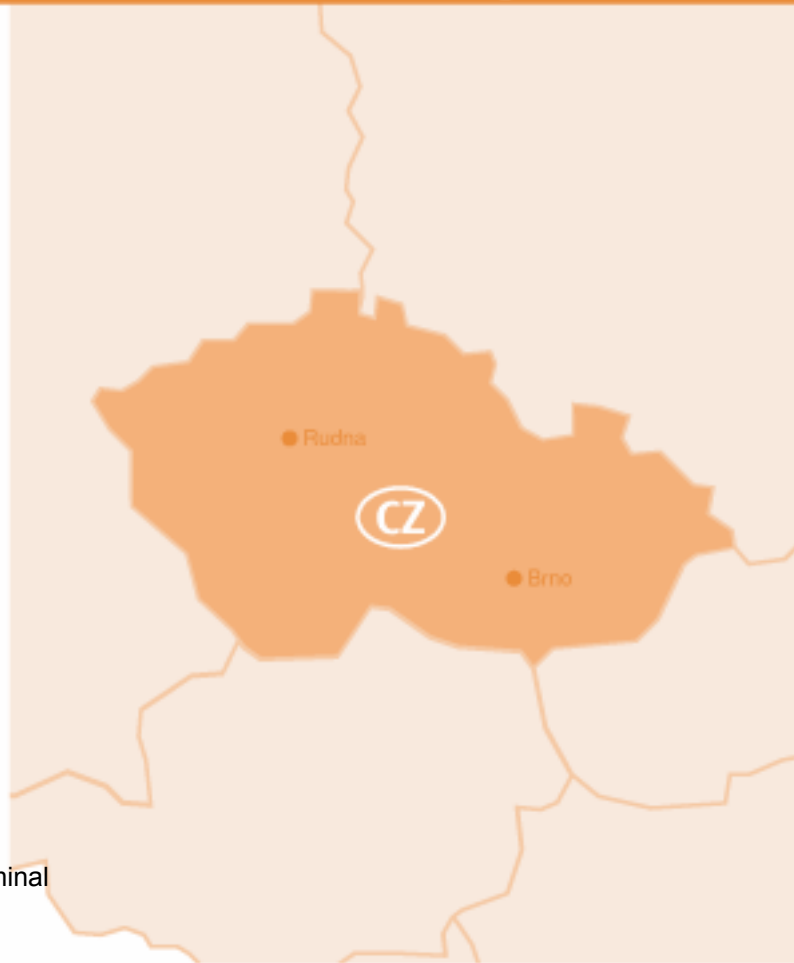

Import from	Mo	Tu	We	Th	Fr	Lt
Brno	•	•	•	•	•	1

Key for the signs

- fixed day of departure
- ◆ alternative day of departure
- LT Leadtime from terminal to terminal (day)

Contact at Gebrüder Weiss – Dunaharaszti HU