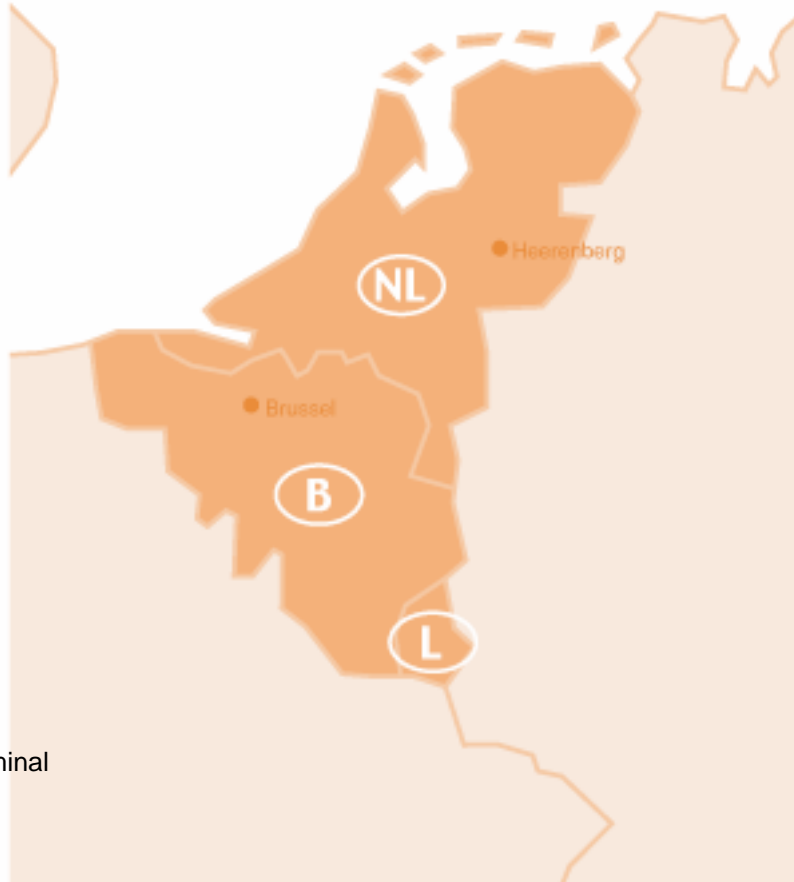

## Belgium, Holland, Luxembourg

Actual groupage departures

Export from	Mo	Tu	We	Th	Fr	Lt
Heerenberg		●			●	2
Brüsszel		●			●	3

Import from	Mo	Tu	We	Th	Fr	Lt
Heerenberg		●			●	2

Key for the signs

- fixed day of departure
- ◆ alternative day of departure
- LT Leadtime from terminal to terminal (day)

### Useful information for customers about the Holland deliveries :

Export:

The date of pick up is one day before the date of departure from GW Dunaharaszti.

Import:

Pick up order should be sent 2 days before the requested date.