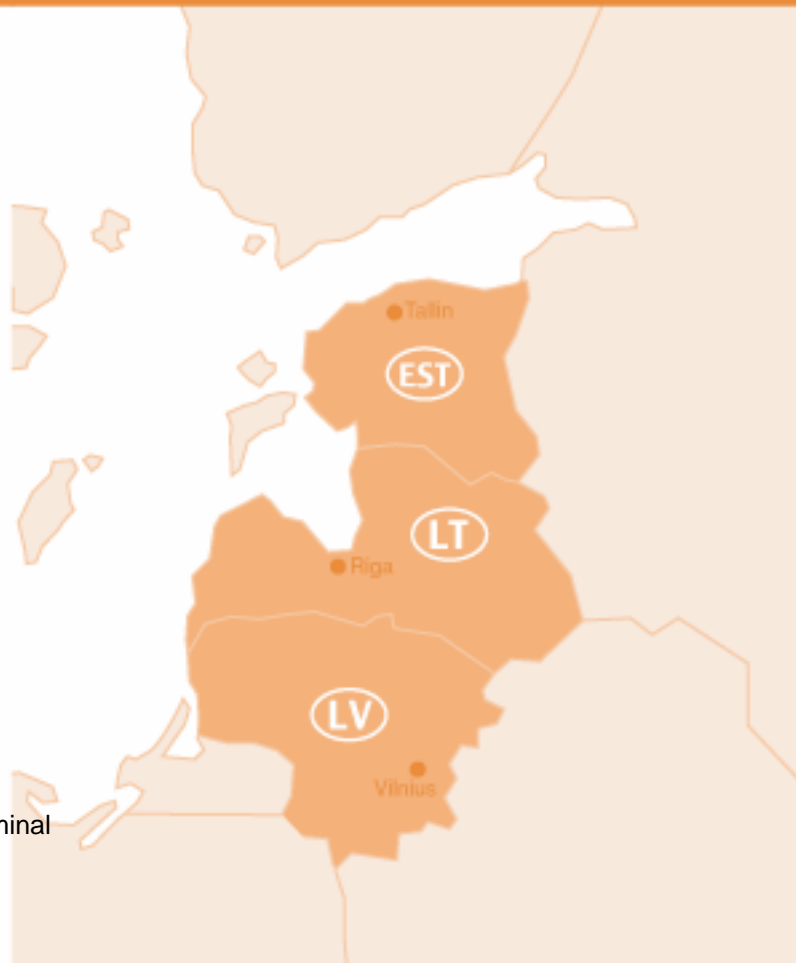

Gebrüder Weiss Szállítmányozási és Logisztikai Kft.
 H-2330 Dunaharaszti, Pf.33.
 T: +36.24.555.555 F: +36.24.555.500

Latvia, Lithuania, Estonia

Actual groupage departures

Export to	Mo	Tu	We	Th	Fr	Lt
Riga		◆			●	2
Tallin		◆			●	3
Vilnius		◆			●	2

Import from	Mo	Tu	We	Th	Fr	Lt
Riga					●	2
Tallin					●	3
Vilnius					●	2

Key for the signs

- fixed day of departure
- ◆ alternative day of departure
- LT Leadtime from terminal to terminal (day)

Contact at Gebrüder Weiss – Dunaharaszti HU

Useful information for customers about the Baltic States deliveries :

Export:

The date of pick up is one day before the date of departure from GW Dunaharaszti.

Import:

Pick up order should be sent 2 days before the requested date.