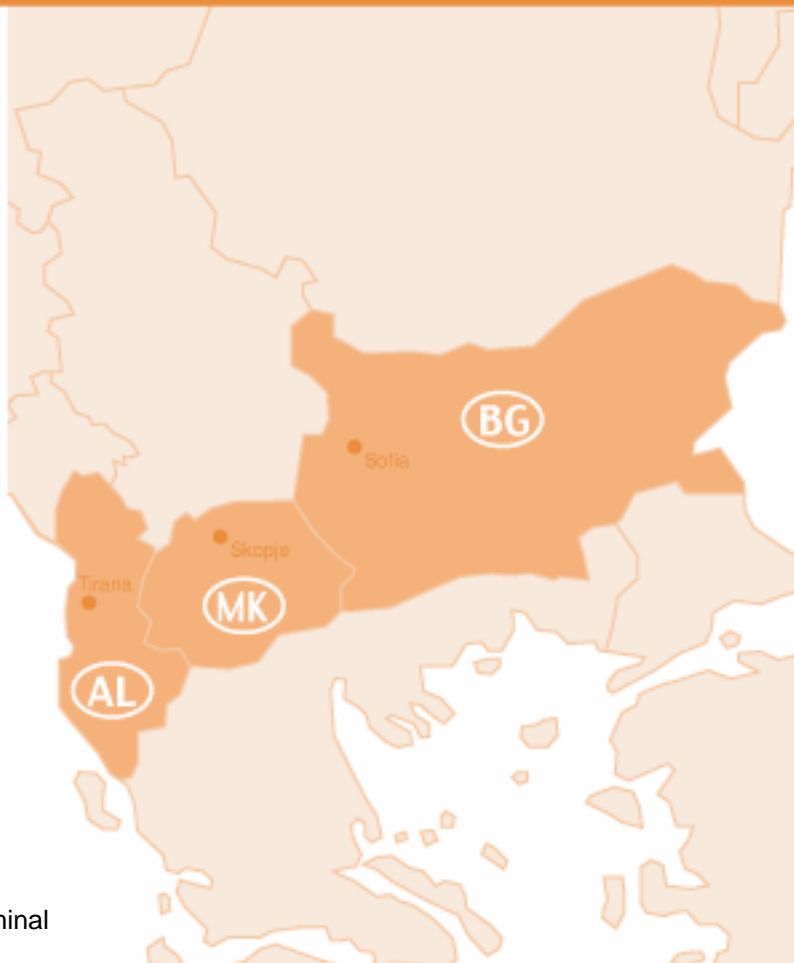

## Bulgaria, Macedonia, Albania

Actual groupage departures:

Export to	Mo	Tu	We	Th	Fr	Lt
Sofia	●	●	●	●	●	2
Skopje via Sofia	●	●	●	●	●	3
Tirana via Skopje					●	6

Import from	Mo	Tu	We	Th	Fr	Lt
Sofia	●	●	●	●	●	2

Key for the signs

- fixed day of departure
- ◆ alternative day of departure
- LT Leadtime from terminal to terminal (day)