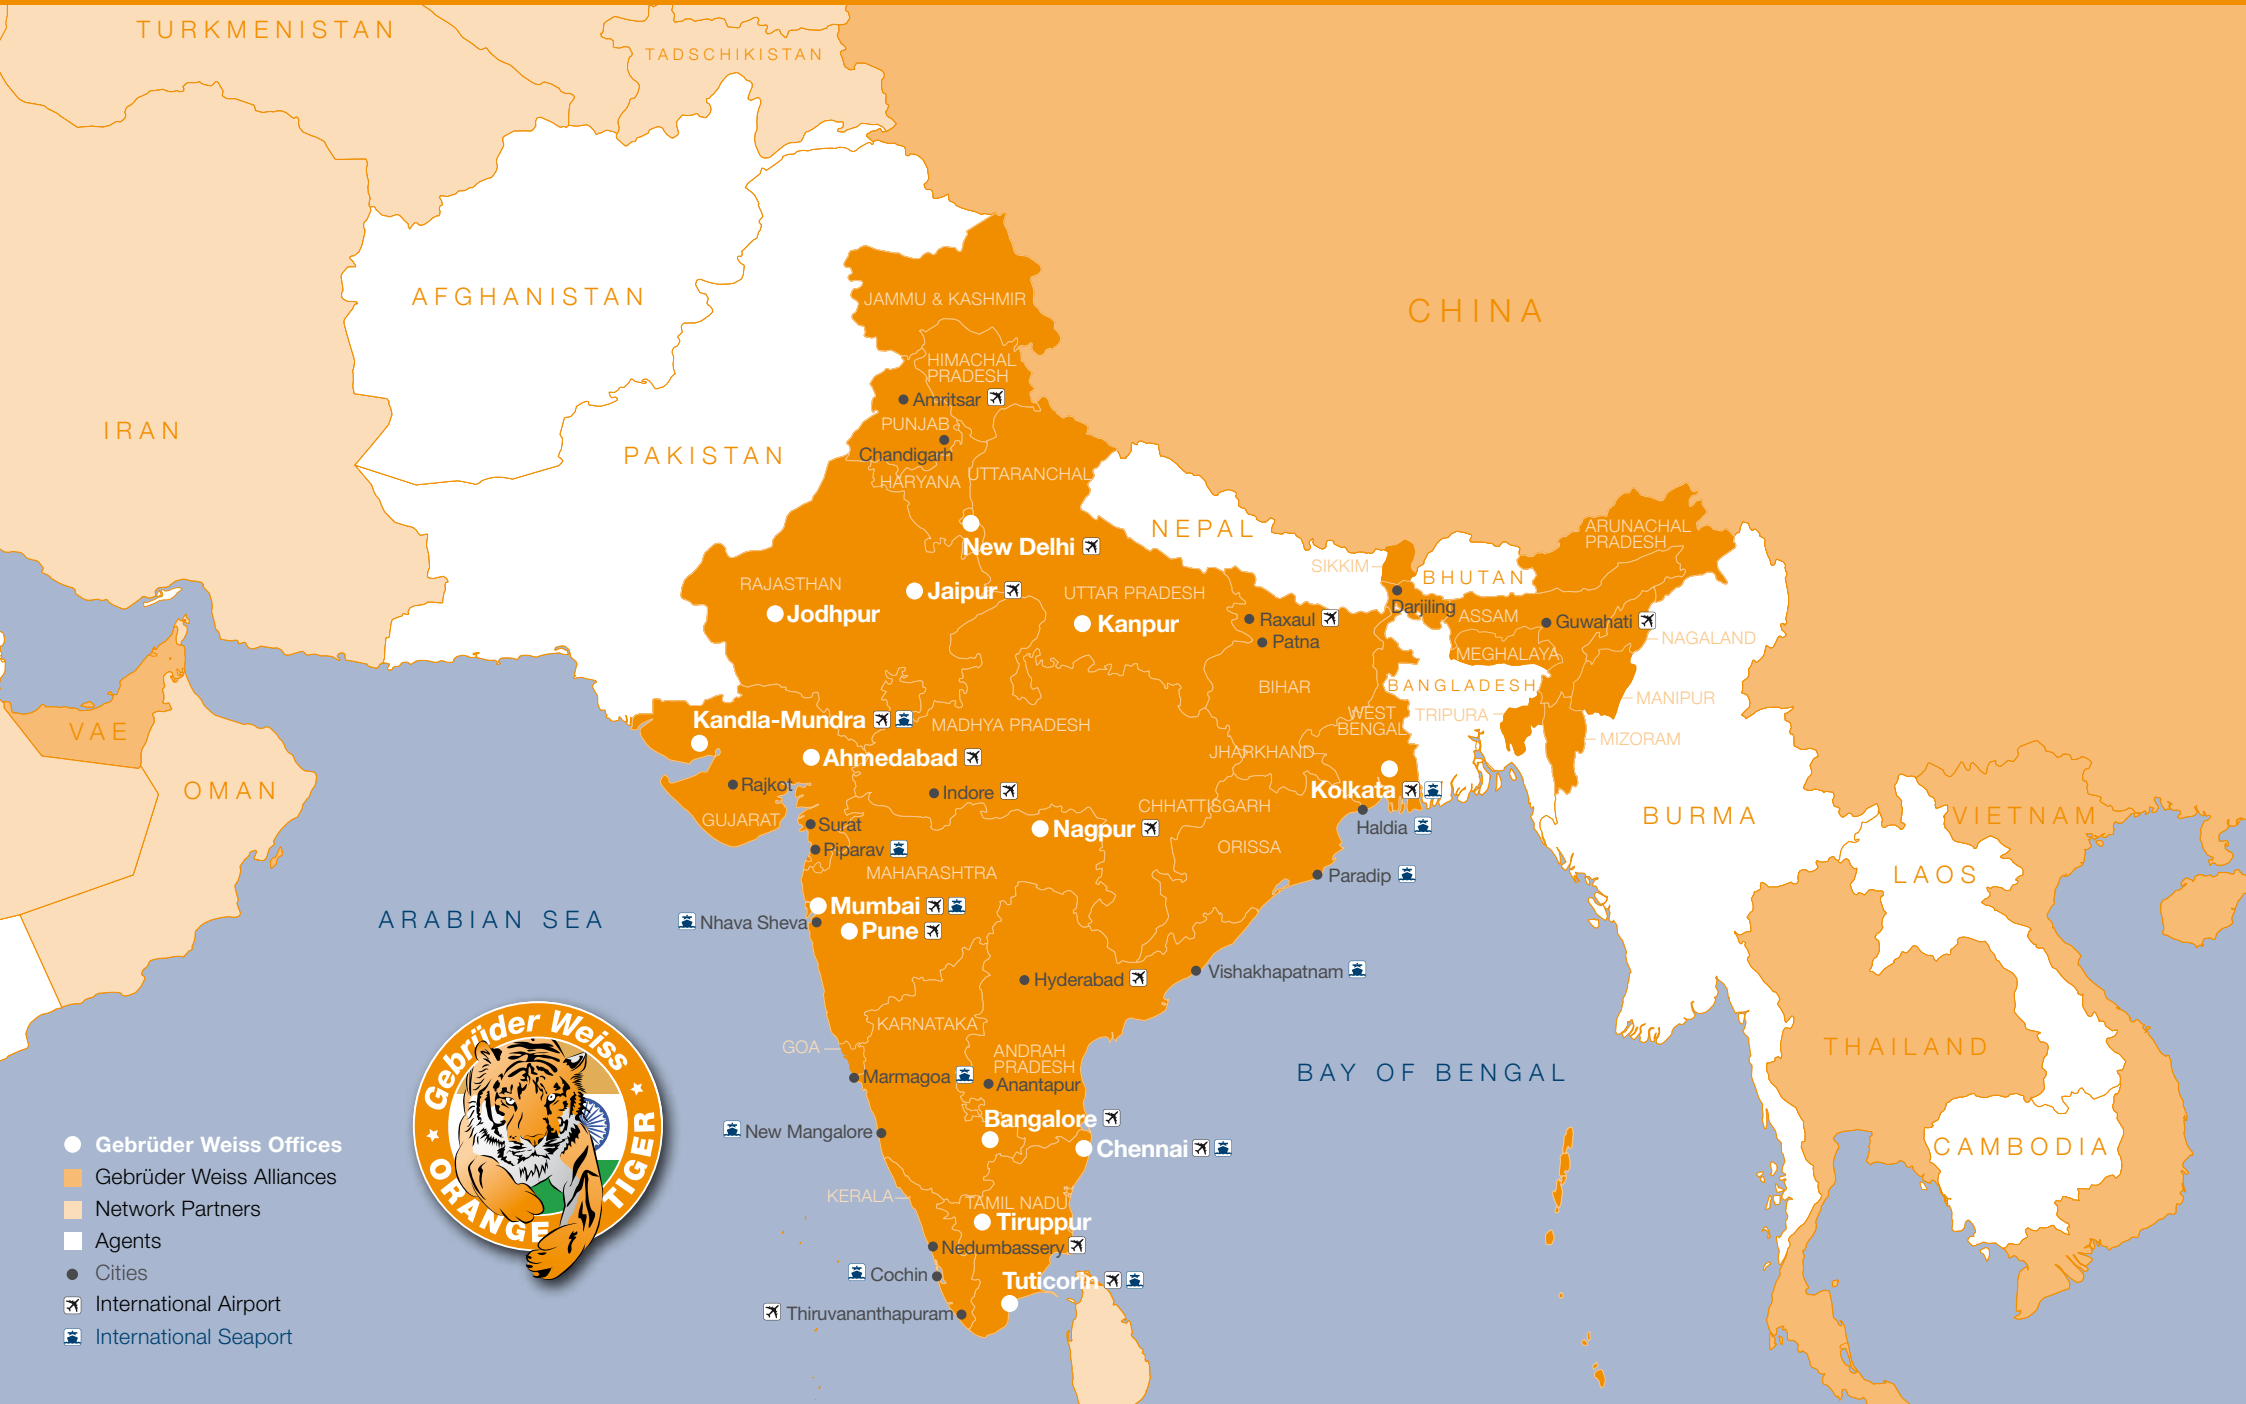

India

-  Gebrüder Weiss Offices
-  Gebrüder Weiss Alliances
-  Network Partners
-  Agents
-  Cities
-  International Airport
-  International Seaport

The Global Network

India facts and figures:

- Offices: 14
- Employees: 185

Scope of services:

- Global Air Freight
- Global Sea Freight
- Inland Trucking
- Project Freight
- Logistics Solutions
- Customs Clearance
- PO/Line Item Management

- Offices
- Gebrüder Weiss Alliances
- Network Partners
- Agents