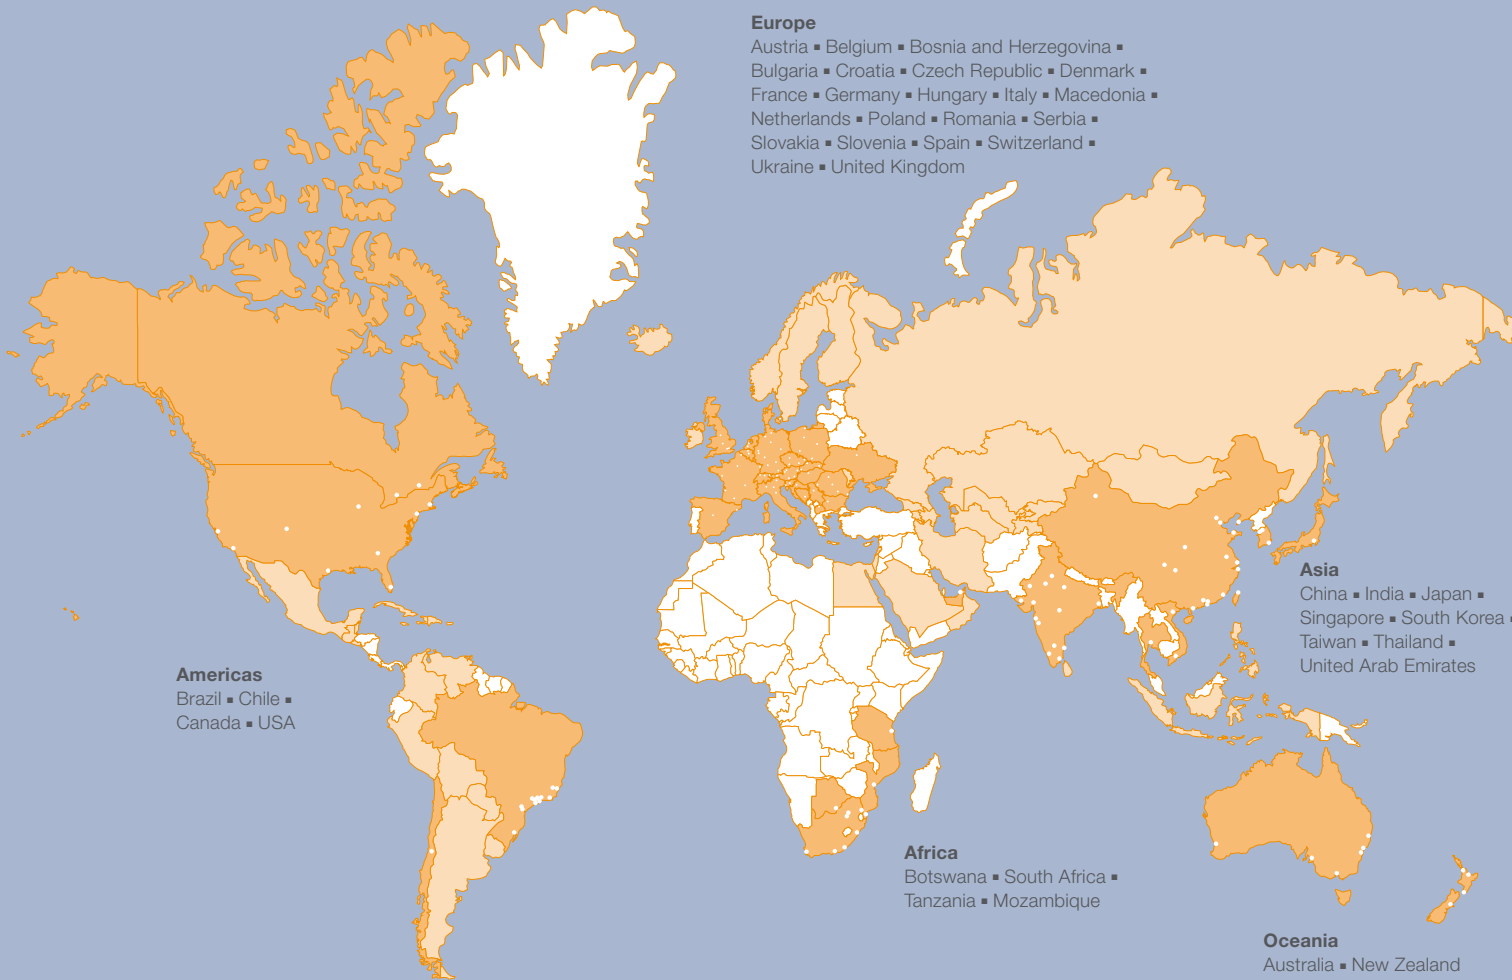

India

-  Gebrüder Weiss Offices
-  Gebrüder Weiss Alliances
-  Network Partners
-  Agents
-  Cities
-  International Airport
-  International Seaport

The Global Network

India facts and figures:

- Offices: 14
- Employees: 185

Scope of services:

- Global Air Freight
- Global Sea Freight
- Inland Trucking
- Project Freight
- Logistics Solutions
- Customs Clearance
- PO/Line Item Management

- Offices
- Gebrüder Weiss Alliances
- Network Partners
- Agents